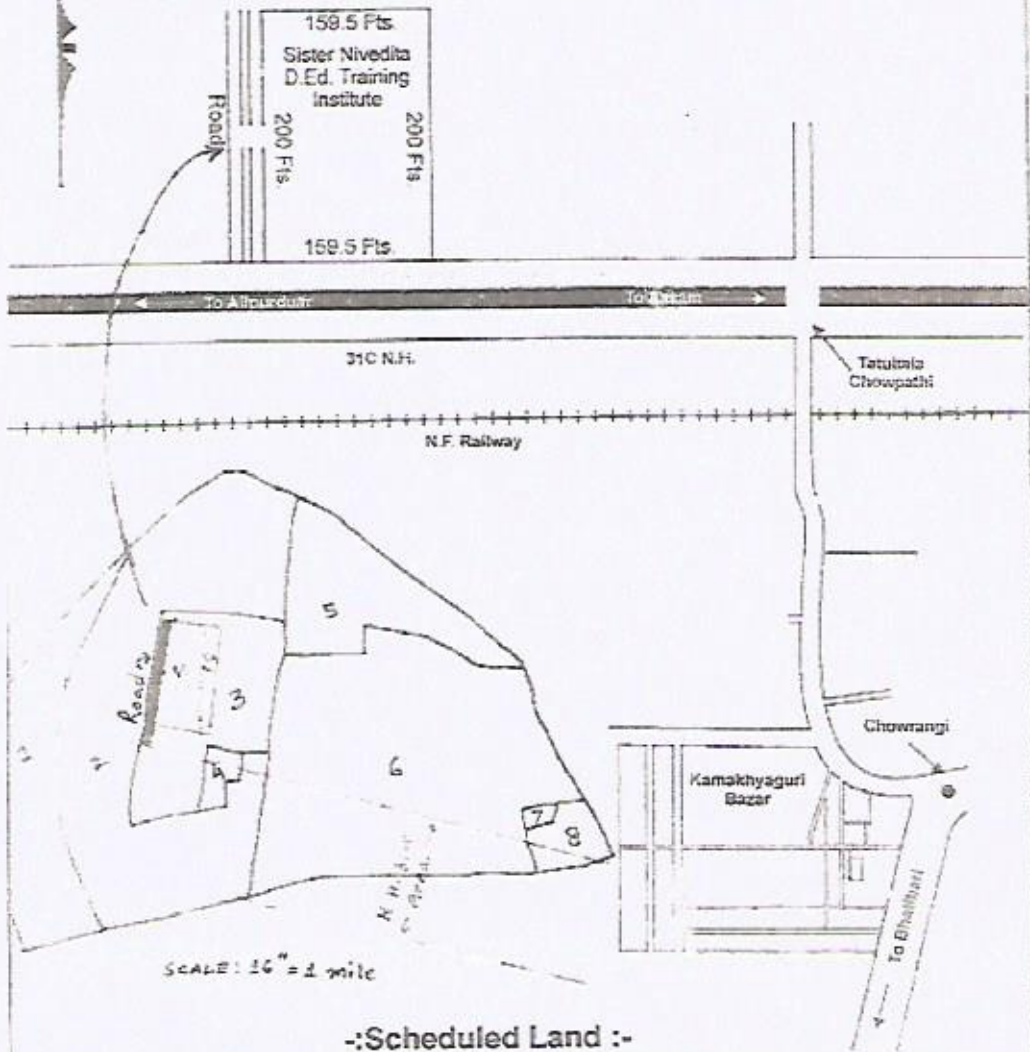

SITE PLAN

Showing the Contiguity of the plots
of

SISTER NIVEDITA D. ED. TRAINING INSTITUTE, DAKSHIN NARARTHALI

Mouja : Dakshin Nararthali, J.L. No. 14

P.S. Kumargram, Dist. Jalpaiguri

Scale : Nil

N

YELLOW MARK INDICATED SISTER NIVEDITA D. ED. TRAINING INSTITUTE AREA

-:-Scheduled Land :-:

Mouja	J.L.No.	Khatian No.		Plot No.		Area	Class	Remarks
		L.R.	R.S.	L.R.	R.S.			
Dakshin Nararthali	14	1429		4 10	3 3	60 Dec 42 Dec	College	

Total 102 G.A. = 4127 Sq.Mt

Name & Address of the Institution -
Sister Nivedita D. Ed. Training Institute
P.O. Dakshin Nararthali
Dist. Jalpaiguri
West Bengal Pin - 735202